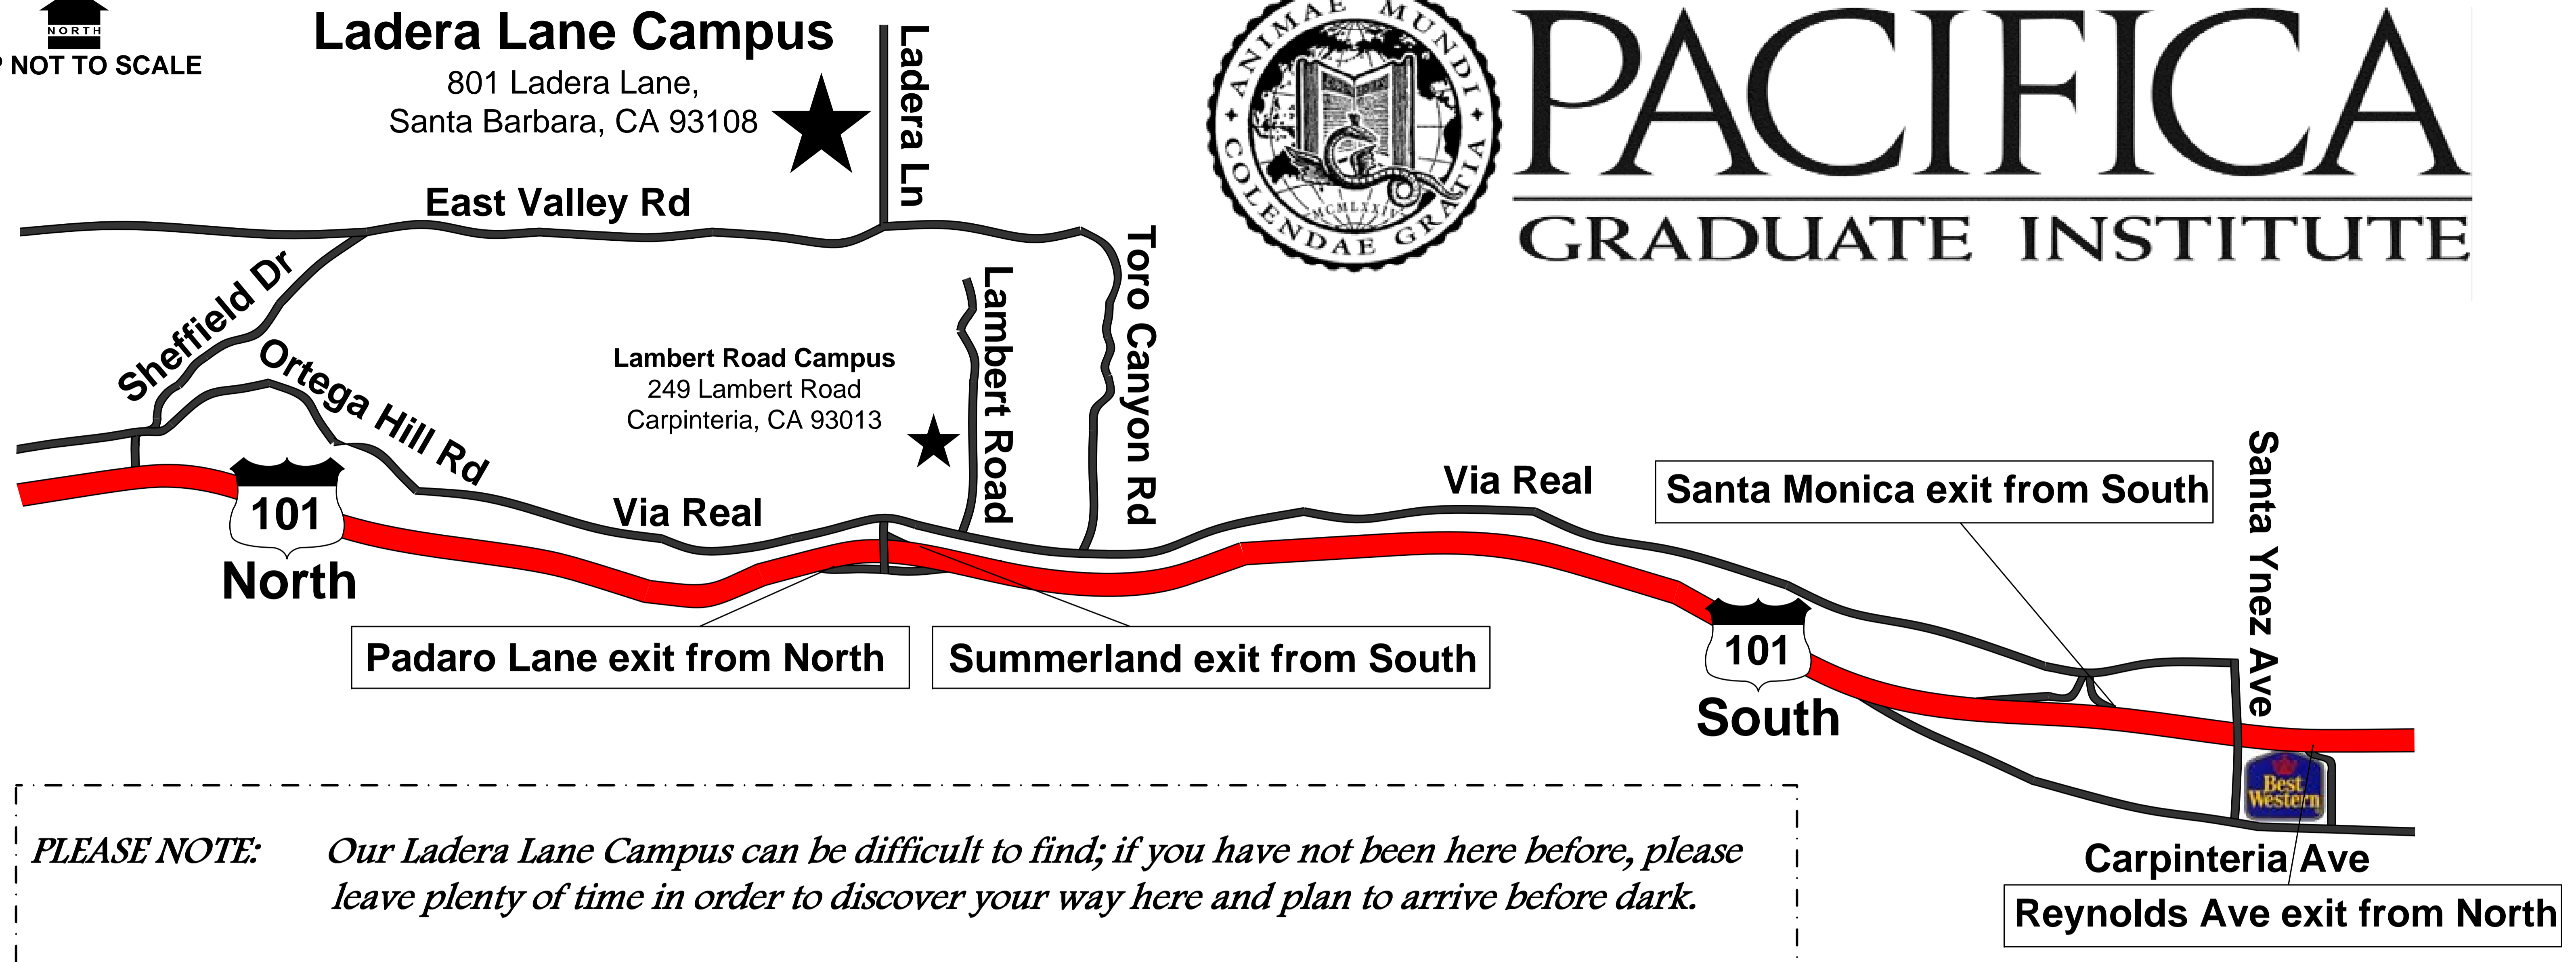

Ladera Lane Campus

801 Ladera Lane,
Santa Barbara, CA 93108

PACIFICA

GRADUATE INSTITUTE

Directions to Pacifica's Ladera Lane Campus 805.969.3626 ext. 301

101 North from Los Angeles:

- Northbound through Carpinteria.
- EXIT Summerland.
- RIGHT turn at the end of exit ramp.
- RIGHT turn on to Via Real, the frontage road (for 0.4 miles).
Pass Lambert Road (Pacifica's Lambert Campus).
- 2nd LEFT turn onto Toro Canyon Road, follow Toro Canyon Road (for about 1.4 miles): Toro Canyon winds up the hill, pass the intersection of Foothill Road.
- Curves to the LEFT to become East Valley Road (for 0.4 mile).
- RIGHT turn on Ladera Lane (for 0.4 mile).
- LEFT turn into driveway, at sign for Pacifica Graduate Institute at **801 Ladera Lane**.

101 South from San Francisco:

- Southbound through Santa Barbara.
- EXIT Sheffield Drive—Note: Sheffield is a left hand exit.
- LEFT turn at the end of the exit ramp.
- RIGHT turn at the stop sign onto Jameson Road (for 0.1 mile).
- Curves immediately LEFT onto Sheffield Drive, continue on Sheffield Drive (for 1.3 miles) to stop sign at East Valley Road.
- RIGHT turn onto East Valley Road (for approximately 1 mile).
- LEFT turn onto Ladera Lane (for 0.4 mile).
- LEFT turn into driveway, at sign for Pacifica Graduate Institute at **801 Ladera Lane**.